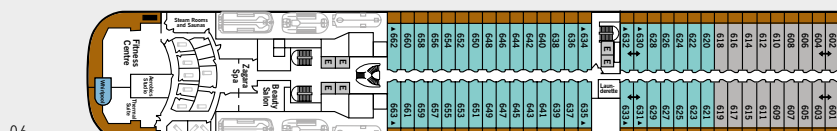

DECK 05

- Reception/Guest Relations
- Shore Concierge
- Dolce Vita
- Venetian Lounge
- Cruise Consultant