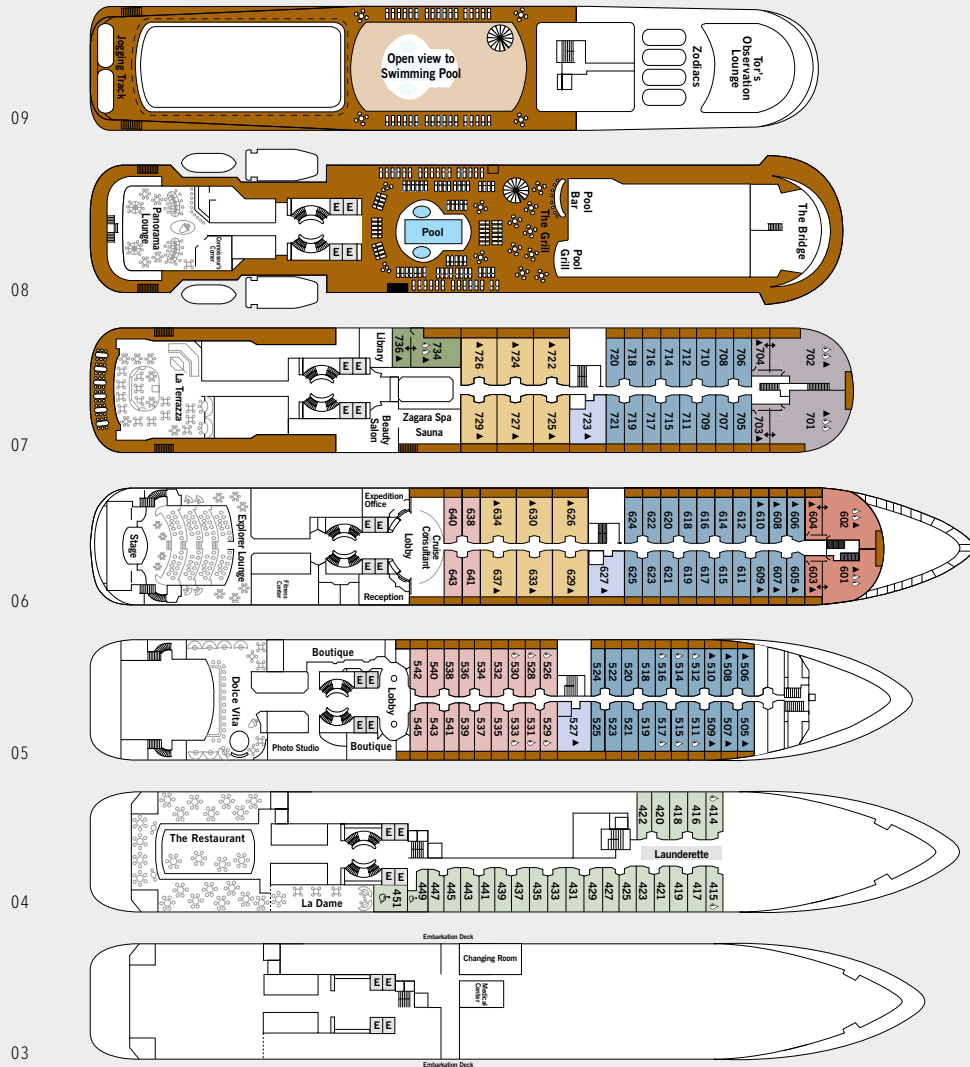

DECK 05

Dolce Vita
Boutique
Photo Studio

DECK 04

The Restaurant
La Dame
Launderette

DECK 03

Changing Room
Medical Centre

SUITE CATEGORIES

- Owner's Suite
- Grand Suite
- Royal Suite
- Silver Suite
- Medallion Suite
- Deluxe Veranda Suite
- Veranda Suite
- Vista Suite