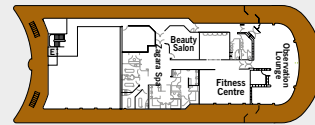

SILVER SHADOW

SHIP SPECIFICATIONS

Crew	302
Officers	European
Guests	388
Tonnage	28,258
Length	610 Feet/186 Mt
Width	81.8 Feet/24.9 Mt
Speed	18.5 Knots
Refurbished	2019

DECK 10

- Fitness Centre
- Zagara Beauty Spa
- Observation Lounge

10

DECK 09

- Jogging Track

09

DECK 08

- Pool Deck
- Pool Bar
- The Grill
- Library
- Internet Corner
- Panorama Lounge

08

DECK 07

- La Terrazza
- La Dame
- Connoisseur's Corner
- Conference/Card Room

07

DECK 06

- The Show Lounge

06

DECK 05

- Casino
- Casino Bar
- The Bar
- Boutique
- Reception/Guest Relations
- Shore Concierge
- Cruise Consultant
- The Show Lounge

05

DECK 04

- The Restaurant

04

SUITE CATEGORIES

- Owner's Suite
- Grand Suite
- Royal Suite
- Silver Suite
- Medallion Suite
- Veranda 4
- Veranda 3
- Veranda 2
- Veranda 1
- Vista Suite