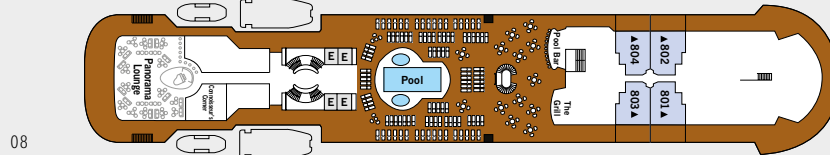

DECK 08

Pool Deck
Pool Bar
The Grill
Panorama Lounge
Connoisseur's Corner

DECK 07

La Terrazza