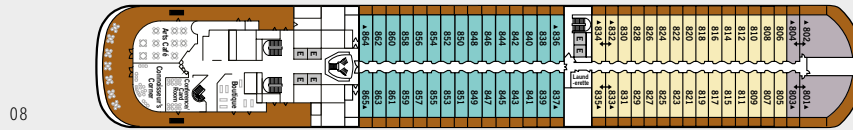

SILVER MUSE

Effective from June, 4th 2020. For further details please refer to silversea.com

SHIP SPECIFICATIONS

Crew	411
Officers	European
Guests	596
Tonnage	40,700
Length	698 Feet / 212.8 Mt
Width	86 Feet / 27 Mt
Speed	19.8 Knots
Built	2017

DECK 11

- Tor's Observation Library
- Spaccanapoli
- Jogging Track

DECK 10

- Pool Deck
- Pool Bar
- The Grill
- Whirlpool Area

DECK 09

- Panorama Lounge
- Activities Room & Outdoor Area

DECK 08

- Connoisseur's Corner
- Boutique
- Arts Café
- Conference/ Card Room