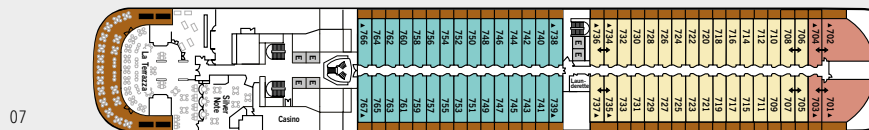

DECK 06

- Zagara Beauty Spa
- Fitness Centre