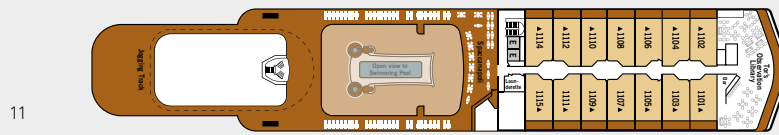

DECK 11

- Tor's Observation Library
- Spaccanapoli
- Jogging Track