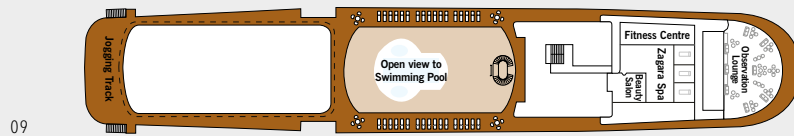

DECK 09

Fitness Centre
Zagara Beauty Spa
Observation Lounge
Jogging Track