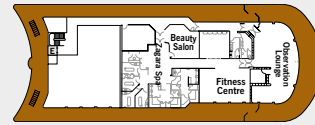

SILVER WHISPER

SHIP SPECIFICATIONS

Crew	302
Officers	European
Guests	388
Tonnage	28,258
Length	610 Feet/186 Mt
Width	81.8 Feet/24.9 Mt
Speed	18.5 Knots
Refurbished	2018

DECK 10

- Fitness Centre
- Zagara Beauty Spa
- Observation Lounge

10

DECK 09

- Jogging Track

09

DECK 08

- Pool Deck
- Pool Bar
- The Grill
- Library
- Internet Corner
- Panorama Lounge

08

DECK 07

- La Terrazza
- La Dame
- Connoisseur's Corner
- Conference/Card Room

07

DECK 06

- The Show Lounge

06

DECK 05

- Casino
- Casino Bar
- The Bar
- Boutique
- Reception/Guest Relations
- Shore Concierge
- Cruise Consultant
- The Show Lounge

05

DECK 04

- The Restaurant

04

SUITE CATEGORIES

- Owner's Suite
- Grand Suite
- Royal Suite
- Silver Suite
- Medallion Suite
- Veranda 4
- Veranda 3
- Veranda 2
- Veranda 1
- Vista Suite