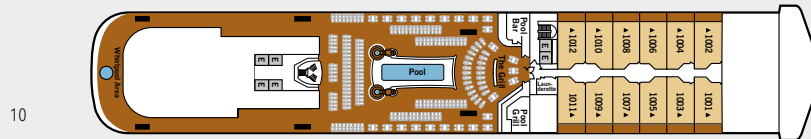

DECK 10

- Pool Deck
- Pool Bar
- The Grill
- Whirlpool Area