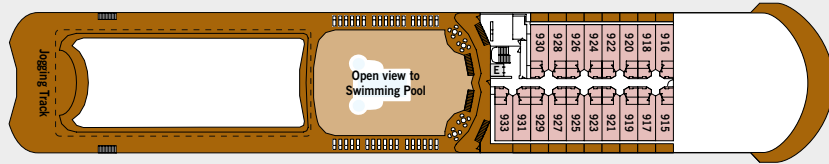

SILVER WHISPER

SHIP SPECIFICATIONS

Crew	302
Officers	European
Guests	388
Tonnage	28,258
Length	610 Feet/186 Mt
Width	81.8 Feet/24.9 Mt
Speed	18.5 Knots
Refurbished	2018

DECK 10

- Fitness Centre
- Zagara Beauty Spa
- Observation Lounge

10

DECK 09

- Jogging Track

09

DECK 08

- Pool Deck
- Pool Bar
- The Grill
- Library
- Internet Corner
- Panorama Lounge

08

DECK 07