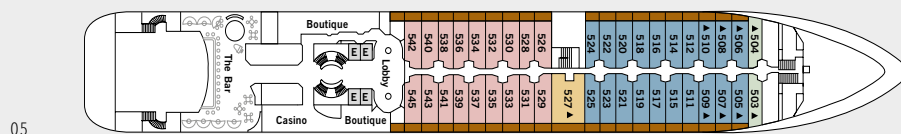

DECK 04

The Restaurant
La Dame
Library
Launderette