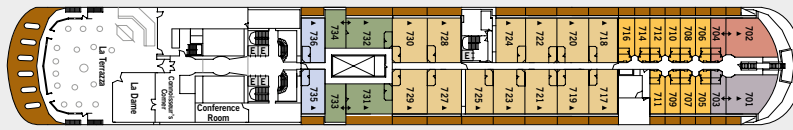

DECK 07

- La Terrazza
- La Dame
- Connoisseur's Corner
- Conference/Card Room

07