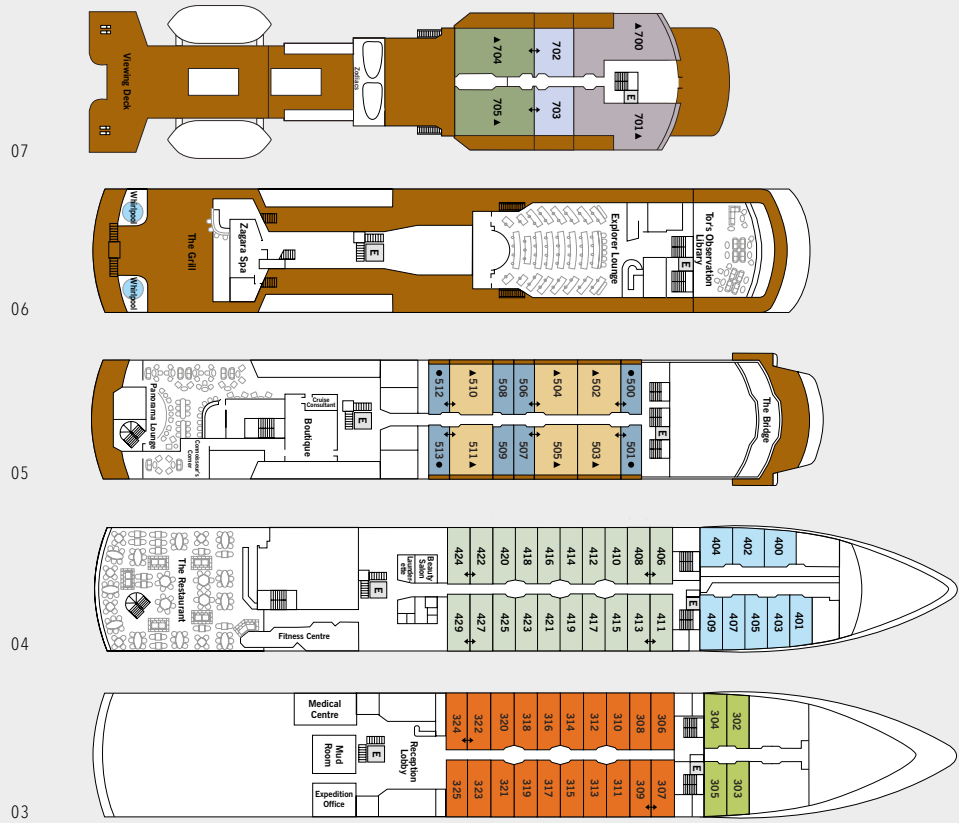

SUITE CATEGORIES

Owner's Suite
Grand Suite
Silver Suite
Medallion Suite
Veranda Suite
Vista Suite
View Suite
Explorer Suite
Adventurer Suite