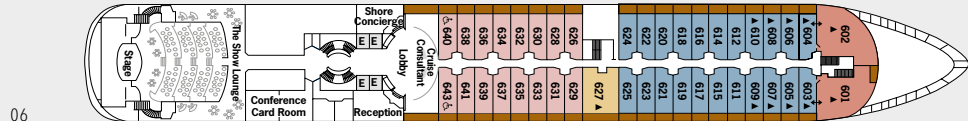

DECK 05

Casino
The Bar
Boutique