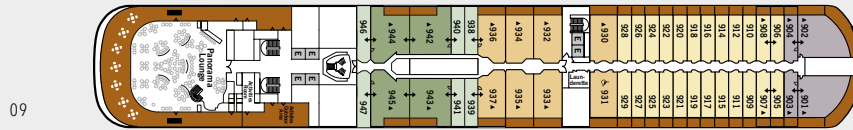

SILVER MUSE

Effective from June, 4th 2020. For further details please refer to silversea.com

SHIP SPECIFICATIONS

Crew	411
Officers	European
Guests	596
Tonnage	40,700
Length	698 Feet / 212.8 Mt
Width	86 Feet / 27 Mt
Speed	19.8 Knots
Built	2017

DECK 11

- Tor's Observation Library
- Spaccanapoli
- Jogging Track

DECK 10

- Pool Deck
- Pool Bar
- The Grill
- Whirlpool Area

DECK 09

- Panorama Lounge
- Activities Room & Outdoor Area

DECK 08

- Connoisseur's Corner
- Boutique
- Arts Café
- Conference/ Card Room