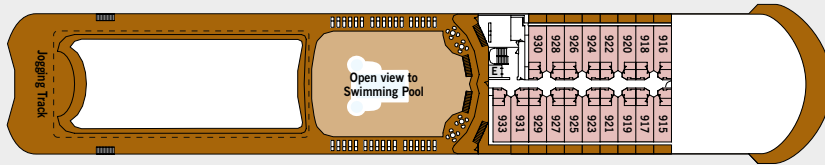

DECK 09

- Jogging Track

09